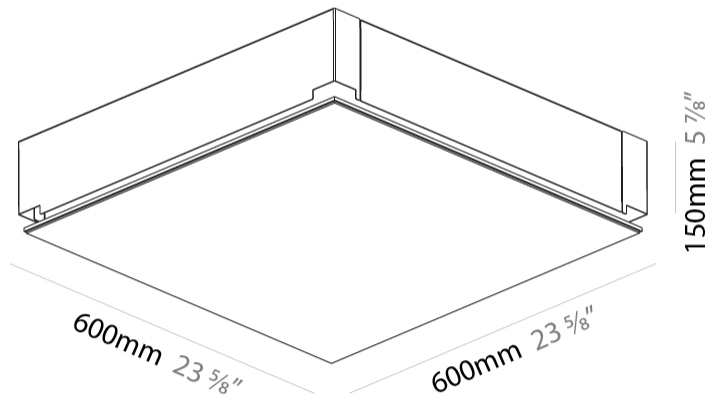

PHYSICAL

Shape: Square
Length (mm): 600
Length (in): 23 5/8
Width (mm): 600
Width (in): 23 5/8
Height (mm): 150
Height (in): 5 7/8
Ceiling Thickness (mm): 10 / 12.5 / 15 / 25 / 30
Ceiling Thickness (in): 3/8 or 1/2 or 9/16 or 1 or 1 3/16
Min. Recessing Depth (mm): 180
Min. Recessing Depth (in): 7 1/16
Light Distribution: Direct
Diffuser: PMMA - Opal
Fixture Finish: SSR / BKV / CWI / CRY / HAB / UFT / ITA / RUA / FTG / MYG / LOD / PUS / FRO / FUP / KIA / POP / BLS / SPG / MEY / GOH / GUM / CHC / COM / ABZ / JAG / OBR / MOS / ROR
Fixture Material: Aluminum
Cut-out Measurements: 635mm / 25" x 635mm / 25"
Upon Request: Unique Sizes Unique Ceiling Thickness Unique Mounting Depth Spot Inserts

ELECTRICAL

Lamp Type: LED (Zhaga Standard)
Input Wattage (W): 55
Total Output Wattage (W): 46
Dimming: Tri-Mode (Non-Dimming and Phase Dimming (120Vac only) and 0-10V Dimming)
Driver Included: Yes
Driver Location: Integrated
Driver Type: Constant Current - Universal
Driver Class: Class 2
Input Voltage (V): 120 - 277
Constant Current (MA): 350

LED

Color Temperature (°K): 3000 / 3500 / 4000
Max. Delivered Lumen (lm): 4350 / 4410 / 4500
CRI: >80 CRI
Efficiency (%): 65% (5mm Perspex)|65.10%
Lamp Life (hrs): 50000
Upon Request: RGB-W Tunable White Special Color Temperature CRI90

OPTICAL

RATINGS AND CERTIFICATIONS

Certified By: Certified for North American Standards
IP rating: IP20